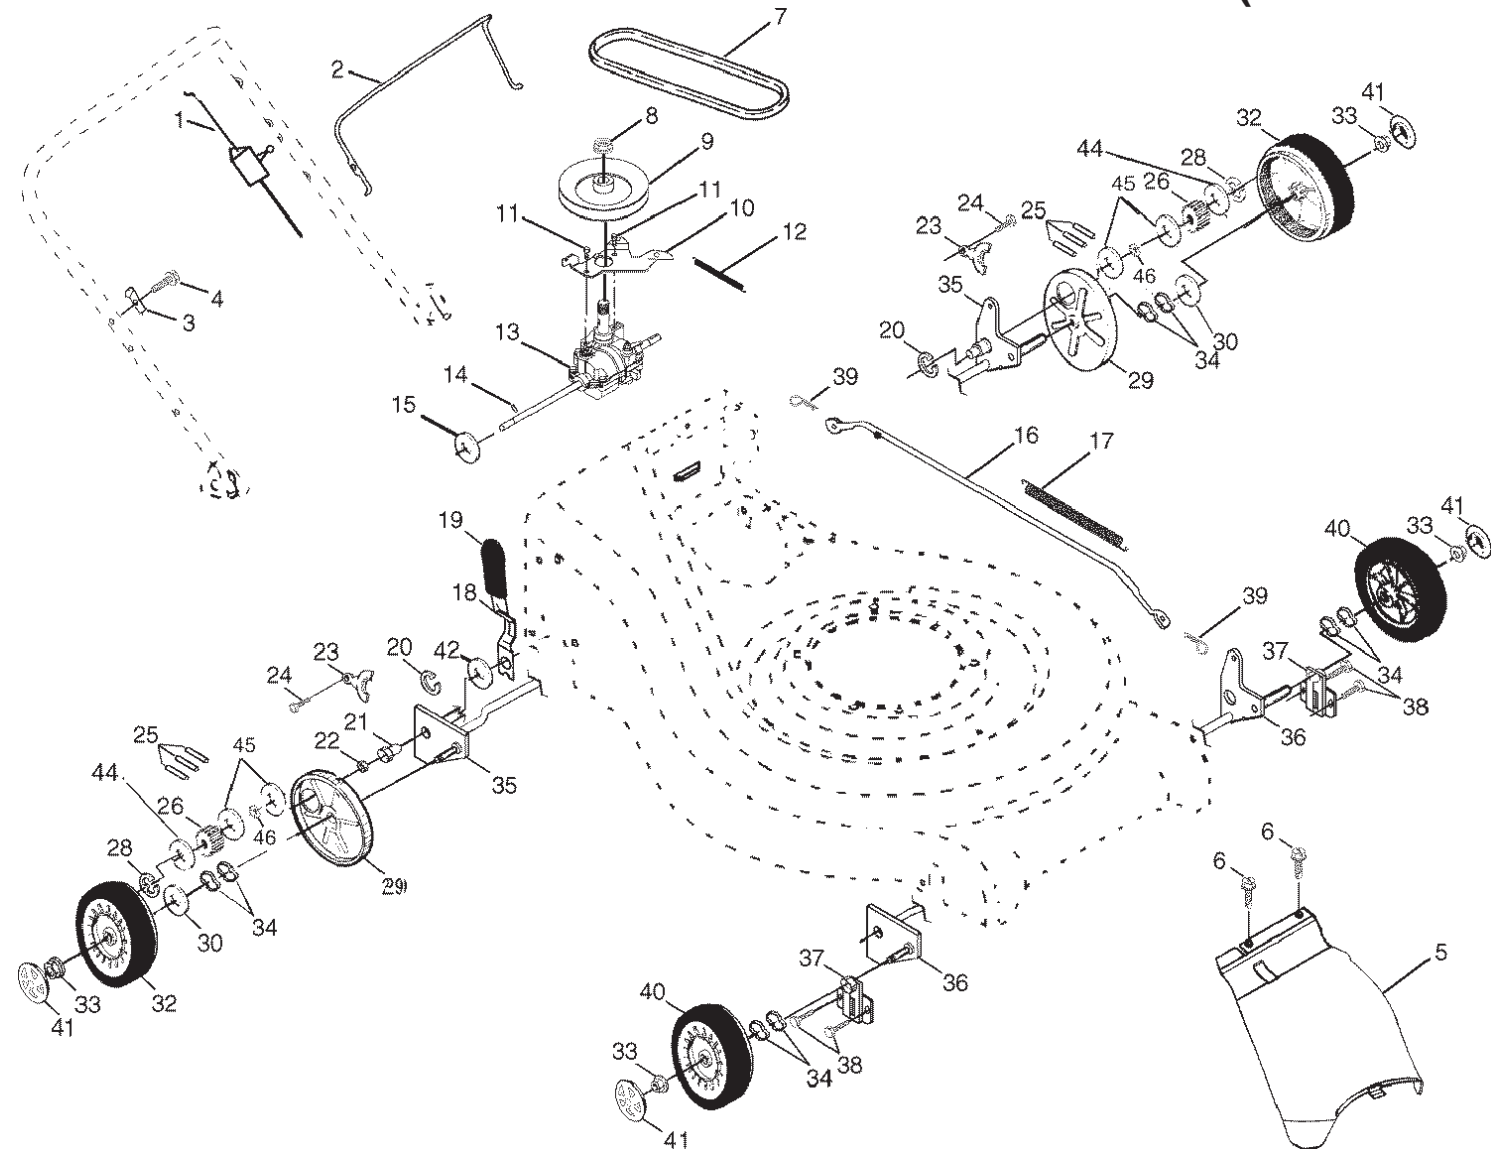

NOTE: All component dimensions given in U.S. inches.
1 inch = 25.4 mm

ROTARY LAWN MOWER - - MODEL NUMBER LM2153CMD (JNA600RDMC)

ROTARY LAWN MOWER - - MODEL NUMBER LM2153CMD (JNA600RDMC)

KEY NO.	PART NO.	DESCRIPTION
1	532 18 76-26	Cable, Drive
2	532 16 14-73	Bail, Control, Drive
3	532 16 45-57	Bracket, Upstop
4	532 08 38-16	Screw, Hex Washer Head, Tapping #10-2
5	532 16 15-37	Cover, Drive
6	532 75 06-34	Screw, Thd. Roll. #10-25 x .50
7	532 16 08-16	V-Belt
8	532 13 20-10	Nut, Flangelock 3/8-16 Zinc
9	532 16 39-39	Pulley, Driven
10	532 16 45-53	Belt Keeper
11	817 54 10-11	Screw, Hex Washer Head #10-24 x .668
12	532 18 76-27	Spring
13	532 16 96-11	Gear Case Assembly
14	532 14 53-54	Pin, Spring, Thrust
15	532 05 70-79	Washer Hardened
16	532 16 15-84	Rod, Connecting
17	532 16 16-02	Spring, Extension
18	532 16 45-54	Spring, Selector
19	532 16 19-61	Knob, Selector Spring
20	812 00 00-22	E-Ring 7/8
21	532 16 33-65	Bearing, Support
22	532 16 99-11	Bearing, Ball
23	532 16 45-55	Retainer, Drive

KEY NO.	PART NO.	DESCRIPTION
24	532 05 78-08	Screw, Hex Head, Tapping 1/4-20 x .75
25	532 17 00-11	Drive Pawl
26	532 16 64-50	Pinion, Drive
28	812 00 00-58	E-Ring 7/16
29	532 18 05-04	Cover, Dust, Wheel
30	532 06 77-25	Washer 1/2 x 1-1/2 x .134
32	532 18 07-53	Wheel 9 x 2
33	532 08 39-23	Nut, Hex, Flangelock
34	532 05 71-43	Wave Washer
35	532 16 45-52	Shaft Assembly, Rear
36	532 16 45-50	Shaft Assembly, Front
37	532 16 14-63	Retainer, Front Shaft
38	532 16 34-09	Screw #12 x 5/8
39	532 70 02-79	Clip, Retainer
40	532 14 35-93	Wheel 8 x 2
41	532 15 01-82	Hubcap
42	819 57 22-16	Washer
44	532 05 21-60	Washer
45	532 06 23-35	Belleville Washer 1/2
46	532 08 81-18	Felt Washer

NOTE: All component dimensions given in U.S. inches.
1 inch = 25.4 mm