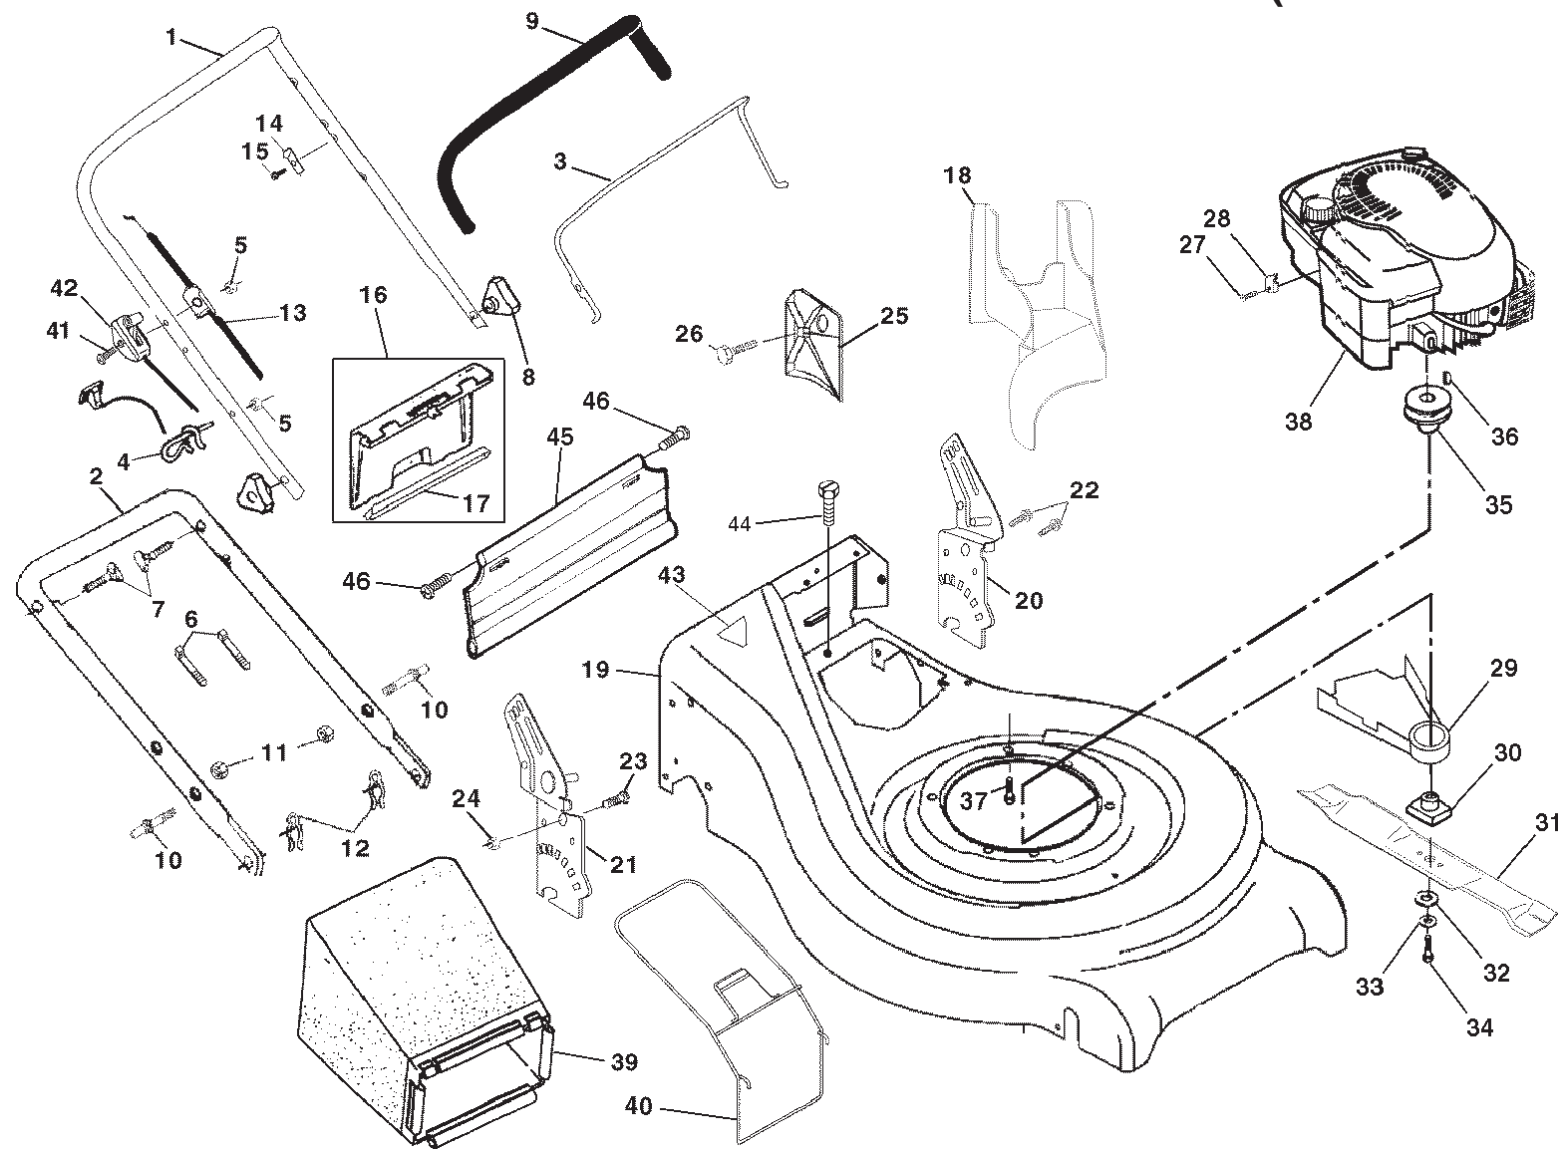

ROTARY LAWN MOWER - - MODEL NUMBER LM2153CMD (JNA600RDMC)

ROTARY LAWN MOWER - - MODEL NUMBER LM2153CMD (JNA600RDMC)

KEY NO.	PART NO.	DESCRIPTION	KEY NO.	PART NO.	DESCRIPTION
1	532 16 71-63	Handle, Upper, Deluxe Comfort (Includes Grip)	28	532 11 11-90	Cable Clamp
2	532 16 45-56	Handle, Lower	29	532 18 20-02	Shield, Debris
3	532 13 10-36	Bail, Control, Wire, Deluxe Comfort	30	532 85 15-14	Adapter, Blade
4	532 17 95-85	Guide, Rope, Side	31	532 17 50-64	Blade, 21"
5	532 13 20-04	Nut, Hex 1/4-20	32	532 85 10-74	Washer, Hardened
6	532 06 64-26	Wire, Tie	33	532 85 02-63	Lock Washer, Helical Spring 3/8
7	532 13 19-59	Bolt, Handle 5/16-18 x 1.75	34	532 85 10-84	Screw, Hex Head 3/8-24 x 1.38
8	532 08 76-92	Knob, Handle	35	532 08 45-96	Pulley, Engine
9	532 16 42-65	Grip, Handle, Foam, Smooth	36	532 08 76-77	Key, Hi Pro
10	532 16 15-51	Bolt, Square Neck	37	532 15 04-06	Bolt, Engine
11	873 99 05-00	Nut, Hex, with Lock Washer Insert 5/16-18	38	- - -	Engine, Briggs & Stratton, Model 12H802 (Order parts from engine manufacturer)
12	532 05 17-93	Cotter, Hairpin	39	532 18 36-22	Grass Catcher Bag
13	532 13 31-07	Cable	40	532 18 00-26	Grass Catcher Frame
14	532 12 51-62	Bracket, Upstop	41	532 14 49-29	Screw
15	532 08 38-16	Screw, Hex Washer Head, Tapping 10-2	42	532 18 21-54	Throttle Control
16	532 16 20-85	Kit, Door, Rear	43	532 10 73-39	Decal, Danger
17	532 17 98-85	Seal, Door	44	532 05 45-83	Self Tapping Screw
18	532 18 27-78	Plug, Mulcher	45	532 16 15-50	Skirt
19	532 17 68-10	Kit, Housing	46	532 08 86-52	Screw
20	532 16 45-48	Handle, Bracket	--	532 16 23-00	Warning Decal (not shown)
21	532 16 93-06	Handle Bracket Assembly, Right	--	532 17 27-87	Operator's Manual, English
22	532 15 00-78	Screw, Hex Washer Head	--	532 17 27-88	Operator's Manual, French
23	532 16 31-83	Bolt, Hex Head 5/16-18 x 5/8	--	532 18 67-48	Repair Parts Manual
24	873 80 05-00	Locknut, Hex			
25	532 16 13-33	Baffle, Side			
26	532 16 34-09	Screw #12 x 5/8			
27	532 08 38-16	Screw			

NOTE: All component dimensions given in U.S. inches.
1 inch = 25.4 mm